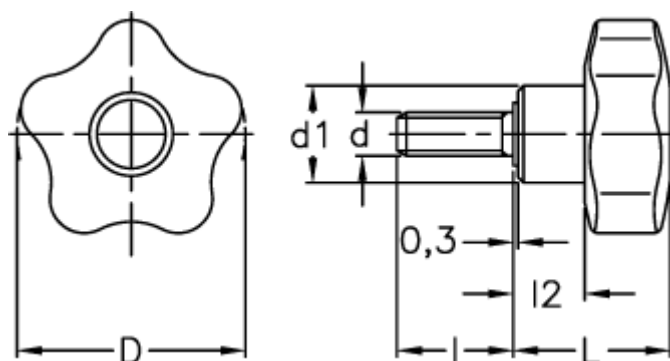

Article number: 23020692539

Description: E+G Lobe knob
VCT.32 p-M6x25-C9, black cap

Measures

D	= 32
d1	= 15
d 6g	= M6
l	= 25
L	= 23.0
l2	= 10